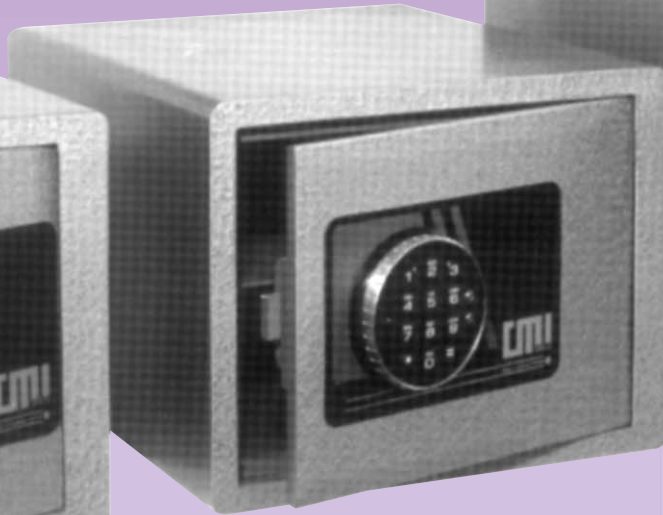

MODEL H2D

240(H) x 315(W) x 360(D)mm
Weight 35kg