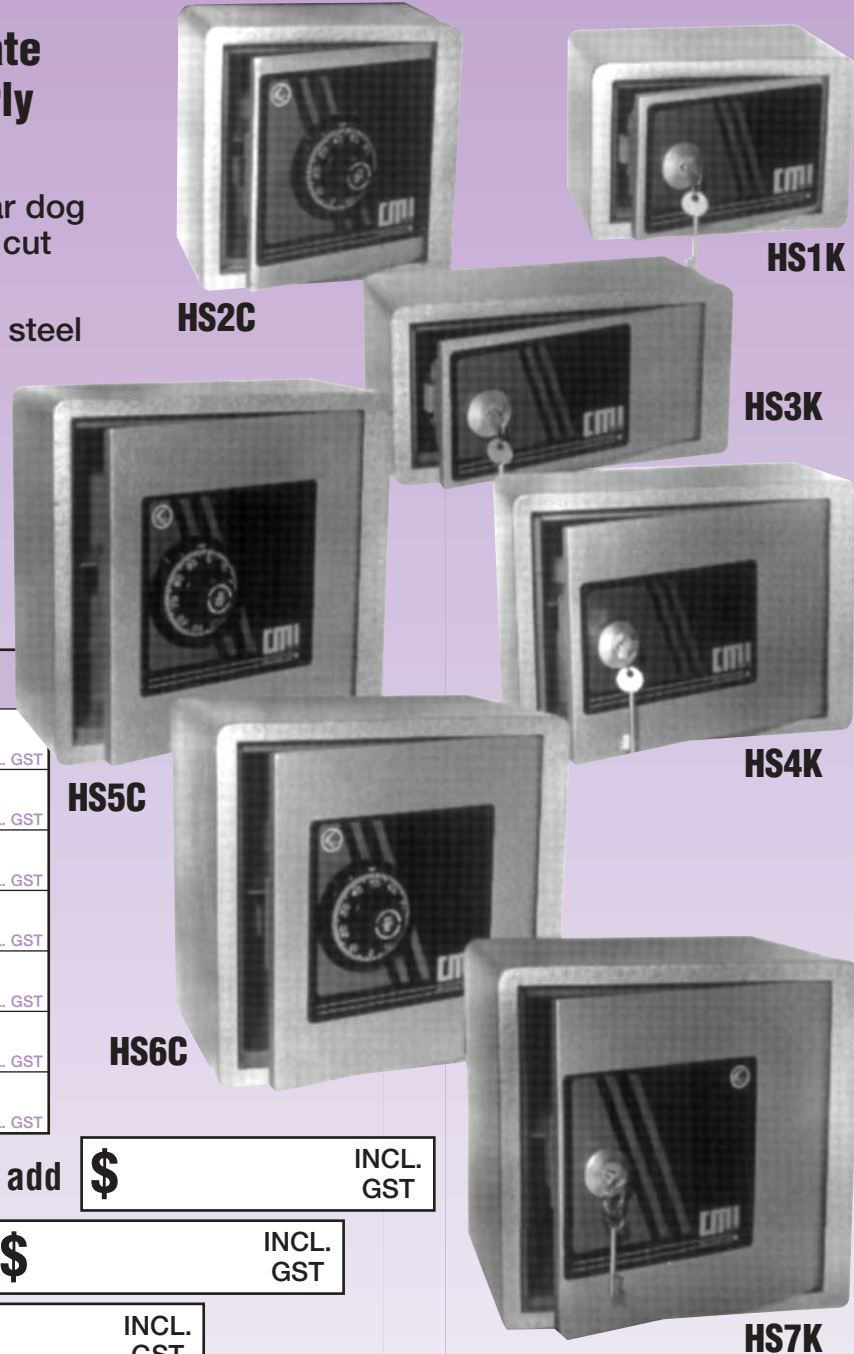

HOME SAFES

KEY, COMBINATION OR DIGITAL DOMESTIC SECURITY

ALL CMI SAFES COME WITH A FIVE YEAR WARRANTY, EXCLUDING FREIGHT AND TRAVELLING, WITH A 12 MONTH WARRANTY ON LOCKS.

HOME SAFES are ideal for moderate security in the home when properly secured to the floor and or wall.

DOOR: Heavy 12mm steel plate with rear dog bar to ensure security even if hinges are cut through.

BODY: Heavy 6mm steel reinforced with steel bar all around front edges.

MOUNTING: All models are provided with 2 x 15mm holes in back and base for fixing with 4 masonry anchors.

NIL FIRE RESISTANCE

K = KEY LOCKING C = COMBINATION LOCKING D = DIGITAL LOCKING

MODEL	HEIGHT	WIDTH	DEPTH	WEIGHT	PRICE
HS1K	165mm	250mm	155mm	13kg	$ INCL. GST
HS2K	240mm	250mm	155mm	18kg	$ INCL. GST
HS3K	160mm	310mm	155mm	16kg	$ INCL. GST
HS4K	240mm	315mm	155mm	21kg	$ INCL. GST
HS5K	315mm	315mm	155mm	27kg	$ INCL. GST
HS6K	315mm	315mm	240mm	33kg	$ INCL. GST
HS7K	315mm	315mm	310mm	37kg	$ INCL. GST

For combination lock in place of key lock add $ INCL. GST

For digital lock in place of key lock add $ INCL. GST

DELIVERY AND INSTALLATION $ INCL. GST

SUGGESTED INSURABLE CASH RATING FOR HOMESAFE IN AN UNSUPPORTED (NO ALARMS) DOMESTIC SITUATION IS $5,000.

Berry Safes and Security ABN 24 078 989 572

Address: PO Box 565 Morriset NSW 2264

Phone: 1800 600 633 Mob: 0400 573 886 Fax: (02) 4973 6839

Website: <http://www.berrysafes.com.au>

Email: tony@berrysafes.com.au

MADE IN AUSTRALIA