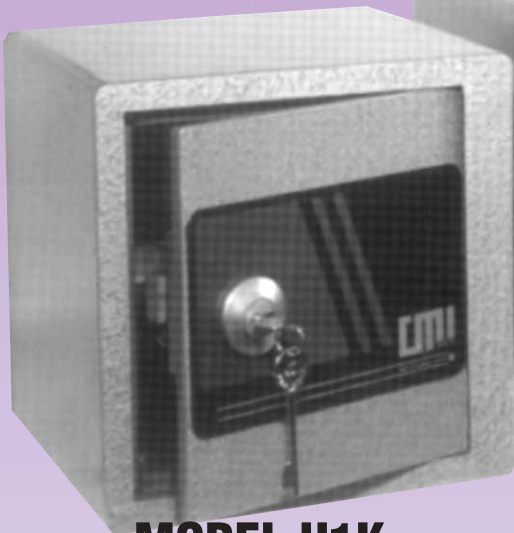

BERRY
Safes and Security

HOME SAFES

**KEY, COMBINATION OR
DIGITAL DOMESTIC SECURITY**

ALL CMI SAFES COME WITH A FIVE YEAR WARRANTY, EXCLUDING FREIGHT AND TRAVELLING, WITH A 12 MONTH WARRANTY ON LOCKS.

NIL FIRE RESISTANCE

MODEL H1K

240(H) x 240(W) x 240(D)mm
Weight 21kg